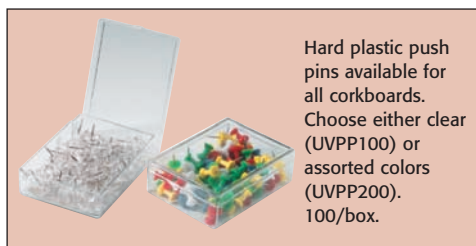

Wood Frame Finishes

Hard plastic push pins available for all corkboards. Choose either clear (UVPP100) or assorted colors (UVPP200). 100/box.