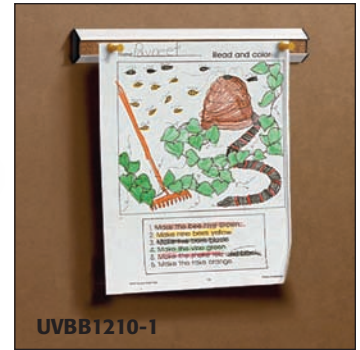

UVBB1210-1