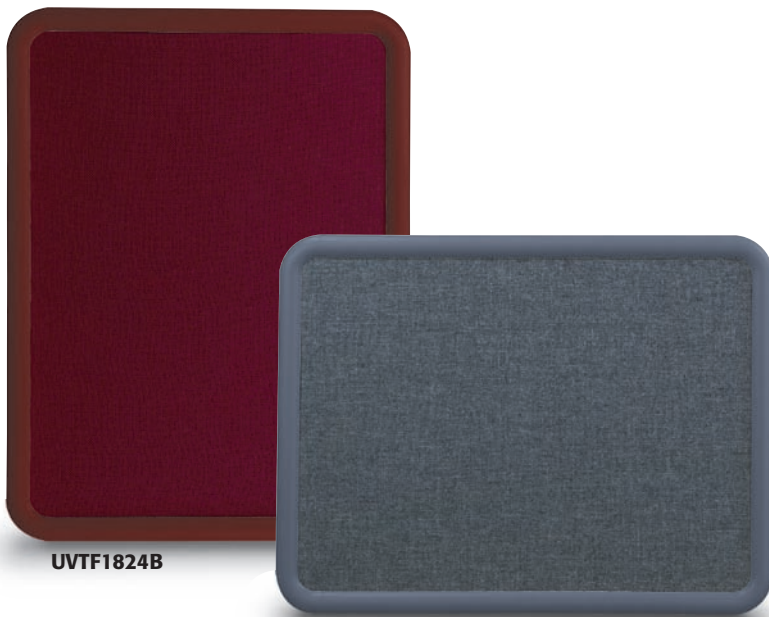

Open Faced Corkboards

Unframed Fabric Covered Corkboards

- Stylish, contemporary fabrics accent any office area
- Moisture-resistant fabric laminated over high-density fiberboard
- Radius corners prevent warping
- Factory installed hangers for vertical or horizontal mounting
- 5/8" depth

481
Pearl

408
Black

422
Cinnabar

738
Ultramarine

424
Amethyst

467
Blue
Spruce

"Image" Corkboards

- Complement any office or school decor
- Stylish plastic "Image" frame
- Available in three rich fabric covered corkboards or plain corkboard interior
- Fabric laminated over sturdy high density fiberboard
- Factory mounted hangers include quick alignment ridges

Frame Colors

Black

Grey

White

Slate Blue

Burgundy

Putty

UVTF1824CK