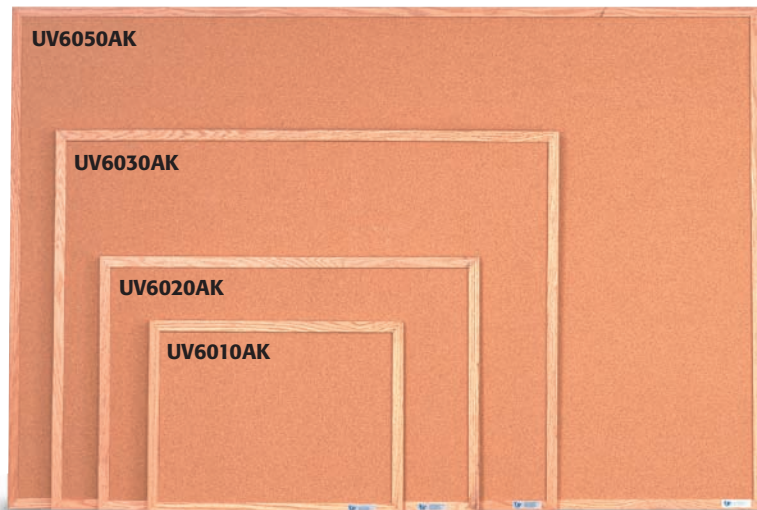

Customs available, fax for a price quote.

•UPS/FedEx Ground ◊FREIGHT

**FedEx Express †\$75.00 Crate Charge

Use Corkboards with Display Easels found on page 104.

Fabric Colors for Corkboards (Upcharge)

UV639A with Amethyst Fabric

Oak Framed Corkboards

- Solid Oak frame with natural finish
- Thick, self-sealing natural cork surface laminated to sturdy fiberboard
- Push pins and tacks hold materials firmly
- 3/4" depth

Model #	Size (W x H)	Weight
UV6090AK	12" x 36"	7 lbs.•
UV6010AK	24" x 18"	6 lbs.•
UV6020AK	36" x 24"	8 lbs.•
UV6030AK	48" x 36"	14 lbs.**
UV6040AK	60" x 36"	17 lbs.◊
UV6050AK	60" x 48"	20 lbs.◊†
UV6060AK	72" x 36"	21 lbs.◊†
UV6070AK	72" x 48"	26 lbs.◊†
UV6080AK	96" x 48"	34 lbs.◊†