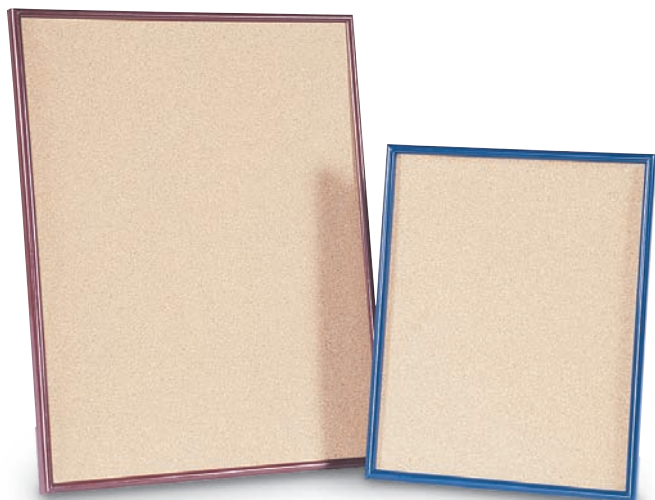

- Great for mounting on chalkboards, markerboards, or any clean, smooth surface
- Save space and stay organized
- Place messages, notes, etc. in a highly visible area
- Self-sealing, natural cork
- Heavy-duty, satin aluminum frame
- ⅝"H x ⅝"D
- Cork Height: ⅝"

Model #	Size (L)
UVMR2•	24"
UVMR4•	48"
UVMR6•	72"
UVMR8•	96"

•UPS/FedEx Ground

Vinyl Covered Corkboards

- Satin Anodized aluminum frame
- Washable, burlap textured vinyl surface
- Available in five contemporary colors
- Easy clean up with soap and water
- Durable textured surface accepts push pins, staples, or tape
- ½" depth

Customs available, fax for a price quote.
 •UPS/FedEx Ground ◇FREIGHT
 **FedEx Express †\$75.00 Crate Charge

UV645VCB

Vinyl Colors

Open Faced Corkboards

UV3631

UV3628

Plastic Framed Corkboards

- Choose a natural cork or fabric covered cork surface
- Built-in hangers for vertical or horizontal mounting
- Frame colors available: White, Black, and Burgundy (frames are available on a limited basis)
- 1" depth

- Perfect for posting reminders, messages, etc.
- Manufactured to match practically any interior
- Radius, commercial grade plastic frames
- Painted cork surface is self-sealing
- Factory mounted hangers allow horizontal or vertical mounting
- Choose from Slate Grey, Misty Blue, Sea Foam Green or Rose cork