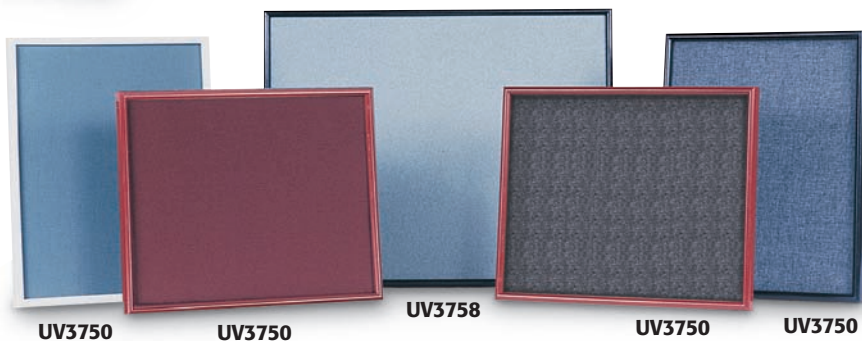

UV3750

UV3758

UV3750

UV3750

Fabric Colors

UV3750