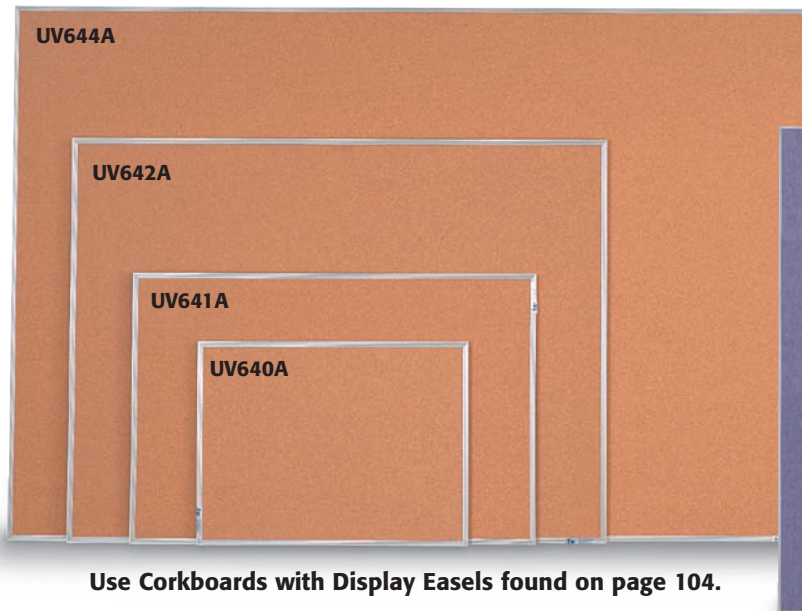

Open Faced Corkboards

Aluminum Framed Corkboards

- Satin Anodized aluminum frame
- Thick, self-sealing natural cork surface
- Cork laminated to sturdy fiberboard
- Factory installed hangers for mounting
- 5/8" depth

Model #	Size (W x H)	Weight
UV639A	12" x 36"	7 lbs.•
UV640A	24" x 18"	6 lbs.•
UV641A	36" x 24"	8 lbs.•
UV642A	48" x 36"	14 lbs.**
UV643A	60" x 36"	15 lbs.◊
UV644A	60" x 48"	20 lbs.◊†
UV645A	72" x 36"	21 lbs.◊†
UV646A	72" x 48"	22 lbs.◊†
UV647A	96" x 48"	31 lbs.◊†